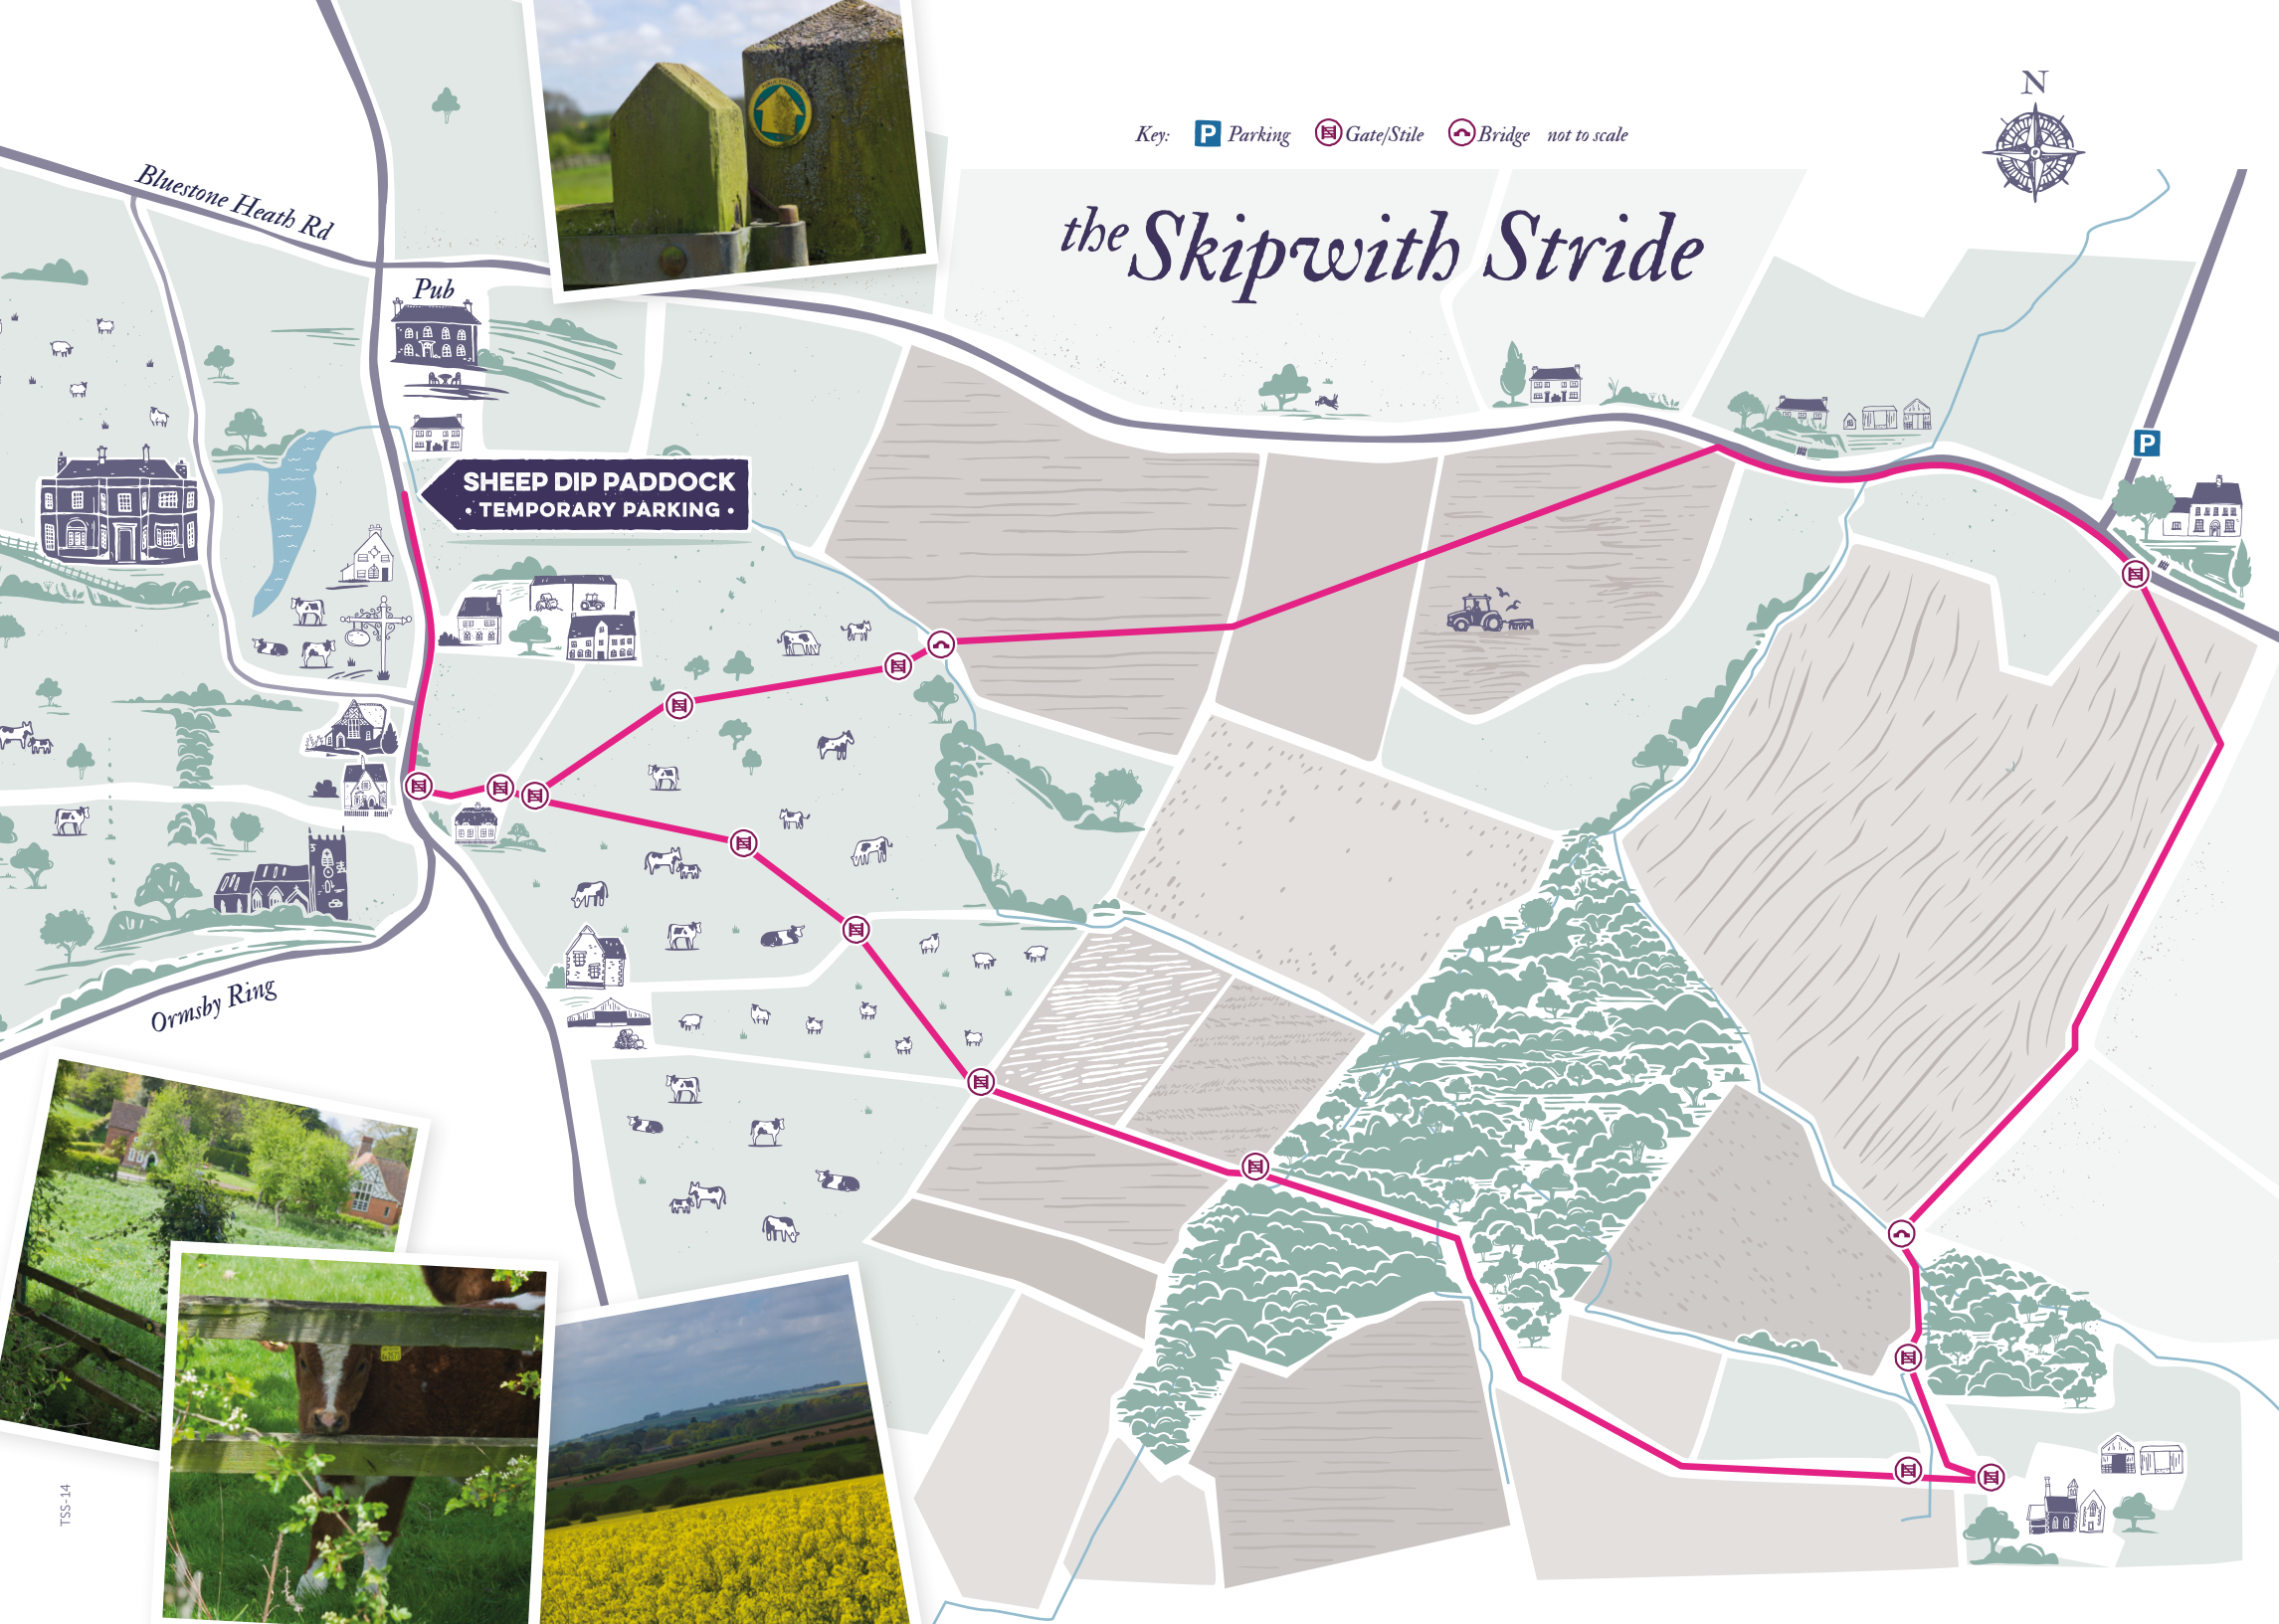

Key: **P** Parking Gate/Stile Bridge not to scale

the Skip with Stride

Bluestone Heath Rd

Pub

SHEEP DIP PADDOCK
• TEMPORARY PARKING •

Ormsby Ring